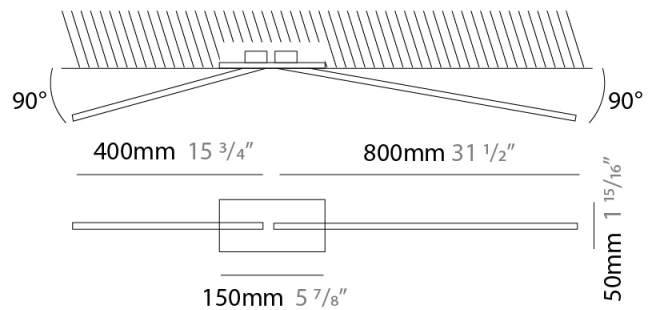

GENERAL

Series: Spillo
 Subseries: Spillo 2 Rod
 Brand: Icone
 Division: Design
 Mounting Type: Recessed
 Mounting Location: Ceiling
 Subcategory: Ambient

PHYSICAL

Shape: Rectangle
 Length (mm): 50
 Length (in): 1 ¹⁵/₁₆
 Width (mm): 600
 Width (in): 23 ⁵/₆
 Height (mm): 400
 Height (in): 15 ³/₄
 Light Distribution: Adjustable
 Fixture Finish: WHI / BLK / CHR / BGD
 Fixture Material: Brass

GENERAL

Series: Spillo
 Subseries: Spillo 2 Rod
 Brand: Icone
 Division: Design
 Mounting Type: Recessed
 Mounting Location: Ceiling
 Subcategory: Ambient

PHYSICAL

Shape: Rectangle
 Length (mm): 50
 Length (in): 1 ¹⁵/₁₆
 Width (mm): 1200
 Width (in): 47 ¹/₄
 Height (mm): 800
 Height (in): 31 ¹/₂
 Light Distribution: Adjustable
 Fixture Finish: WHI / BLK / CHR / BGD
 Fixture Material: Brass

LED

Color Temperature (°K): 2700 / 3000
 Nominal Lumen (lm): 1320
 CRI: >90 CRI
 Lamp Life (hrs): 50000

OPTICAL

Adjustability: Tilt 90°

RATINGS AND CERTIFICATIONS

Certified By: Certified for North American Standards
 IP rating: IP20