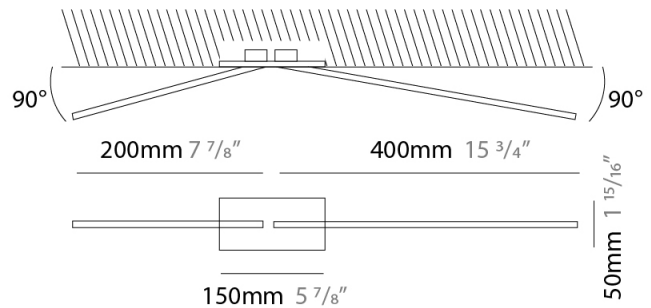

GENERAL

Series: Spillo
 Subseries: Spillo 2 Rod
 Brand: Icone
 Division: Design
 Mounting Type: Recessed
 Mounting Location: Ceiling
 Subcategory: Ambient

PHYSICAL

Shape: Rectangle
 Length (mm): 50
 Length (in): 1 ¹⁵/₁₆
 Width (mm): 600
 Width (in): 23 ⁵/₆
 Height (mm): 400
 Height (in): 15 ³/₄
 Light Distribution: Adjustable
 Fixture Finish: WHI / BLK / CHR / BGD
 Fixture Material: Brass

LED

Color Temperature (°K): 2700 / 3000
 Nominal Lumen (lm): 660
 CRI: >90 CRI
 Lamp Life (hrs): 50000

OPTICAL

Adjustability: Tilt 90°

RATINGS AND CERTIFICATIONS

Certified By: Certified for North American Standards
 IP rating: IP20

GENERAL

Series: Spillo
 Subseries: Spillo 2 Rod
 Brand: Icone
 Division: Design
 Mounting Type: Recessed
 Mounting Location: Ceiling
 Subcategory: Ambient

PHYSICAL

Shape: Rectangle
 Length (mm): 50
 Length (in): 1 ¹⁵/₁₆
 Width (mm): 1200
 Width (in): 47 ¹/₄
 Height (mm): 800
 Height (in): 31 ¹/₂
 Light Distribution: Adjustable
 Fixture Finish: WHI / BLK / CHR / BGD
 Fixture Material: Brass